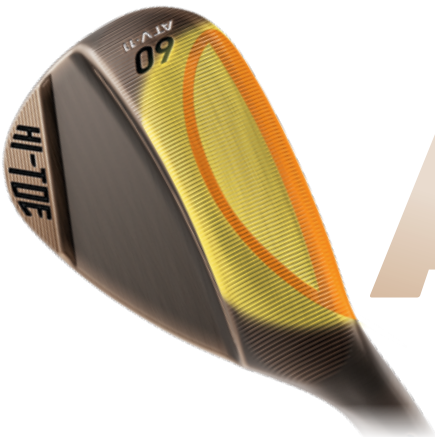

**ATS**

**CONDITION TYPE**

**SWING TYPE**

An increased 4-way camber is a staple in this sole design providing versatility for manufacturing shots with an open or closed face.

**ATV**

**CONDITION TYPE**

**SWING TYPE**

A unique asymmetric bounce and concave sole create a multifunctional design for crisp, clean contact off tight lies while playing with more effective bounce in the open face position for all around versatility.

**ATC**

**CONDITION TYPE**

**SWING TYPE**

A low bounce wedge packed with versatility. A narrow split sole design with a low leading edge, and healthy heel/toe relief.